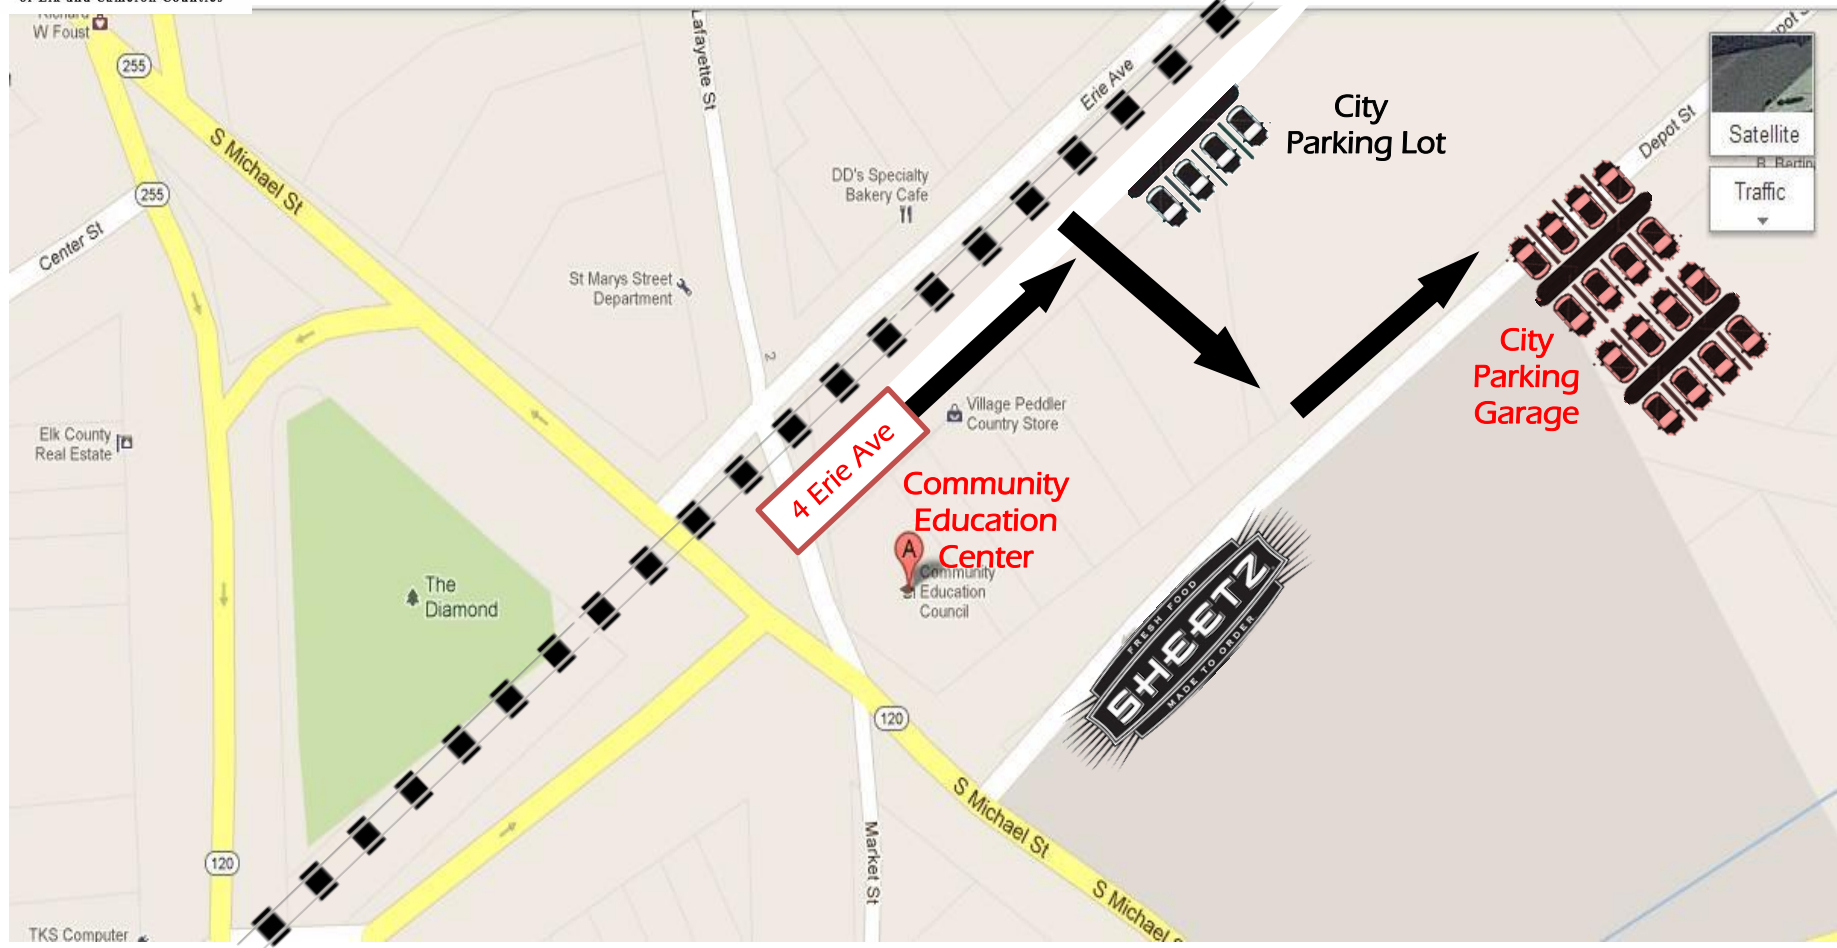

Recommended Parking when visiting the Community Education Center

The City Parking Garage located on Depot Street – This is the **RECOMMENDED** place to park when visiting the CEC for an extended period of time. The cost is \$.25 per hour. You must pre-pay for your time. Please check the upstairs and downstairs for the prepay machine. There is a 12-hour limit.

2019 UPDATE: City of St. Marys, PA Launches MeterFeeder Parking app: People who download the app will be able to pay for parking from their phone, extend their parking reservation from their phone, pay tickets online or in the app, and get digital receipts of their parking transactions. **Download MeterFeeder to BeginParking!**